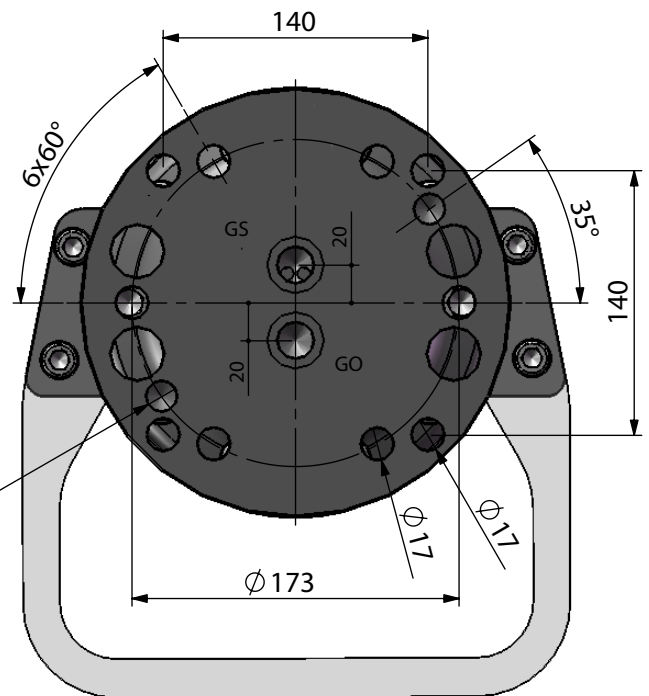

Connex stift
2x Ø 16 H9
▽ 16

Technische Daten / Technical data

7000000000	/RDGD0000	.1
7000000000	/RDGD0000G	.1
00000	7R	1
000	5R0000HHG	8
0000000000		
0000000000HG0000		
00	:H	
000000SH0000G		
.D0D	00D0H	

Anschlüsse / Connections

50000000
500000000H
000000000RSH
00000000000R
15
5
1 6